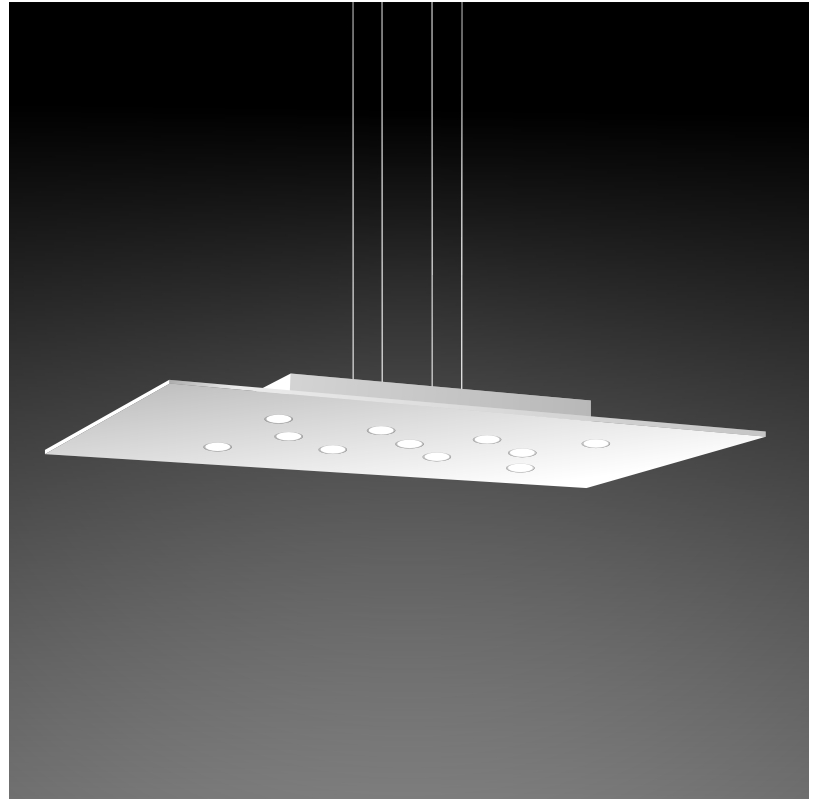

PROJECT	
TYPE	
SPECIFIER	
QUANTITY	
DATE	

POP 11 LIGHT SUSPENSION

D41036-

base number   Finish
Options

1. To build a product code in our configurator select the specify button on the base model # product page
2. To build a manual product code on this datasheet choose from the options listed below in blue font and add the suffix to the base model #

GENERAL

Series: Pop
Subseries: Pop 11 Light
Brand: Icone
Division: Design
Mounting Type: Suspension
Mounting Location: Ceiling
Subcategory: Pendant

PHYSICAL

Shape: Rectangle
Length (mm): 900
Length (in): 35 ⁷/₁₆
Width (mm): 450
Width (in): 17 ¹¹/₁₆
Light Distribution: Direct
Fixture Finish: WHI / WAM / BKA / GBG / SLA
Fixture Material: Aluminum

ELECTRICAL

Lamp Type: LED
Total Output Wattage (W): 50
Dimming: Electronic Low Voltage Dimming
Input Voltage (V): 120Vac Direct Line

LED

Number of LEDs: 11
Color Temperature (°K): 3000
Nominal Lumen (lm): 3850
CRI: >90 CRI
Lamp Life (hrs): 50000

OPTICAL

RATINGS AND CERTIFICATIONS

Certified By: Certified for North American Standards
IP rating: IP20