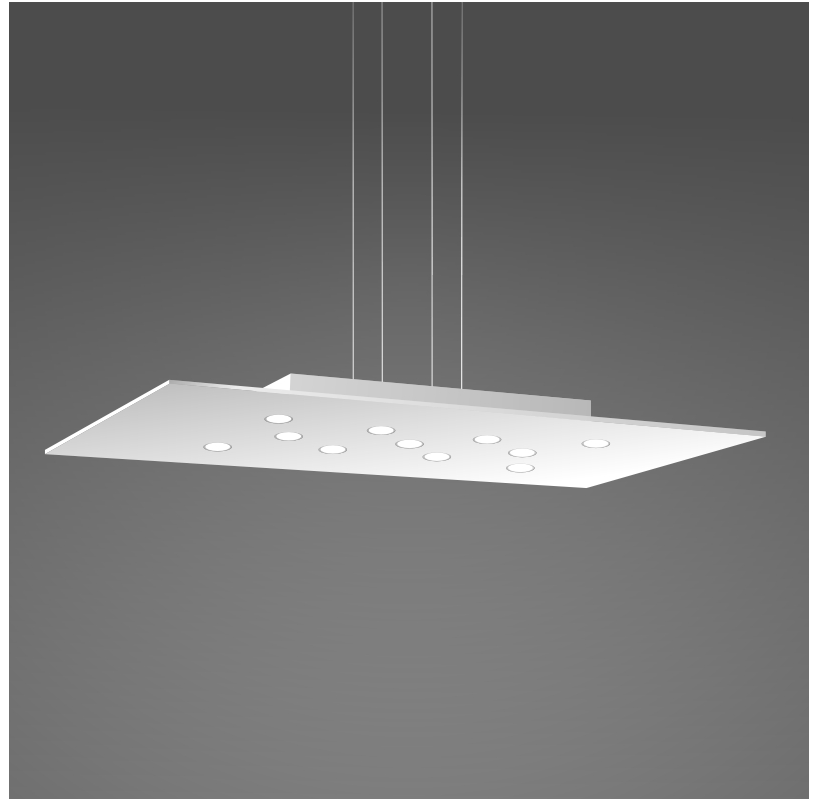

PROJECT	_____
TYPE	_____
SPECIFIER	_____
QUANTITY	_____
DATE	_____

POP 11 LIGHT SUSPENSION

D41037-

base number   Finish
Options

1. To build a product code in our configurator select the specify button on the base model # product page
2. To build a manual product code on this datasheet choose from the options listed below in blue font and add the suffix to the base model #

GENERAL

Series: Pop _____
Subseries: Pop 11 Light _____
Brand: Icone _____
Division: Design _____
Mounting Type: Suspension _____
Mounting Location: Ceiling _____
Subcategory: Pendant _____

PHYSICAL

Shape: Rectangle _____
Length (mm): 900 _____
Length (in): 35 ⁷/₁₆ _____
Width (mm): 450 _____
Width (in): 17 ¹¹/₁₆ _____
Light Distribution: Direct / Indirect _____
Fixture Finish: WHI / WAM / BKA / GBG / SLA _____
Fixture Material: Aluminum _____

ELECTRICAL

Lamp Type: LED _____
Total Output Wattage (W): 67 _____
Dimming: Electronic Low Voltage Dimming _____
Input Voltage (V): 120Vac Direct Line _____

LED

Number of LEDs: Dir 11 + Ind 1 _____
Color Temperature (°K): 3000 _____
Nominal Lumen (lm): Dir 3850 + Ind 1350 _____
CRI: >90 CRI _____
Lamp Life (hrs): 50000 _____

OPTICAL

RATINGS AND CERTIFICATIONS

Certified By: Certified for North American Standards _____
IP rating: IP20 _____