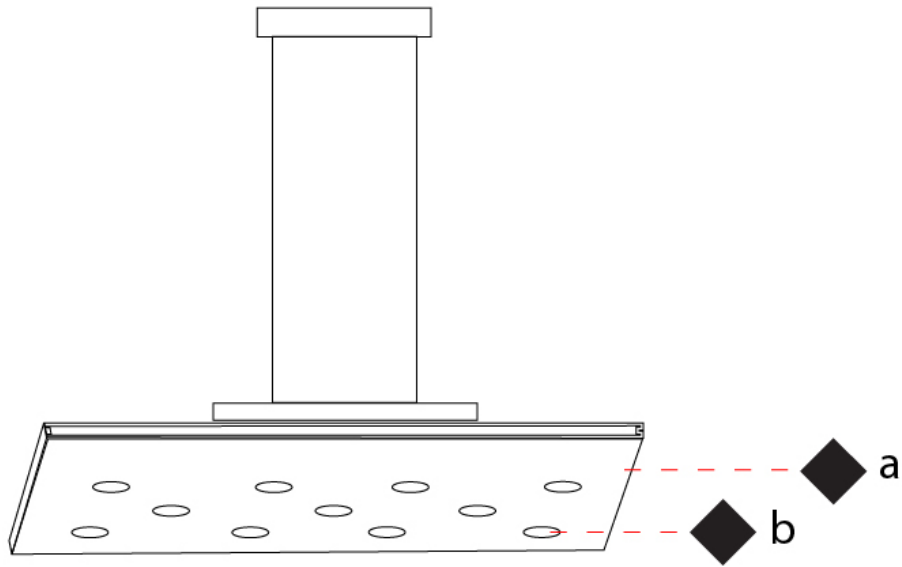

POP 11 LIGHT SUSPENSION

D41036-

PROJECT

TYPE

SPECIFIER

QUANTITY

DATE

D