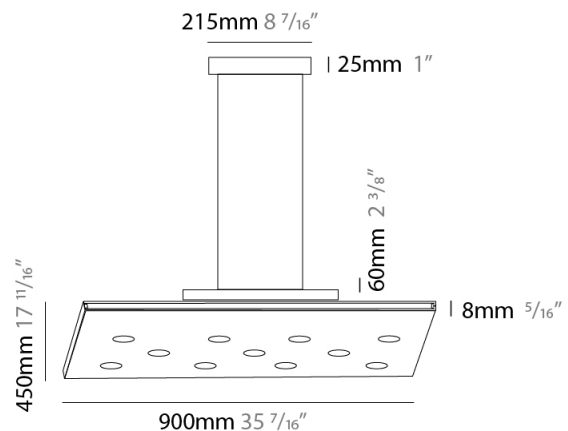

PROJECT	
TYPE	
SPECIFIER	
QUANTITY	
DATE	

POP 11 LIGHT SUSPENSION

D41036-

base number   Finish
Options

1. To build a product code in our configurator select the specify button on the base model # product page
2. To build a manual product code on this datasheet choose from the options listed below in blue font and add the suffix to the base model #

GENERAL

Series: Pop
Subseries: Pop 11 Light
Brand: Icone
Division: Design
Mounting Type: Suspension
Mounting Location: Ceiling
Subcategory: Pendant

PHYSICAL

Shape: Rectangle
Length (mm): 900
Length (in): 35 ⁷/₁₆
Width (mm): 450
Width (in): 17 ¹¹/₁₆
Light Distribution: Direct
Fixture Finish: WHI / WAM / BKA / GBG / SLA
Fixture Material: Aluminum

ELECTRICAL

Lamp Type: LED
Total Output Wattage (W): 50
Dimming: Electronic Low Voltage Dimming
Input Voltage (V): 120Vac Direct Line

LED

Number of LEDs: 11
Color Temperature (°K): 3000
Nominal Lumen (lm): 3850
CRI: >90 CRI
Lamp Life (hrs): 50000

OPTICAL

RATINGS AND CERTIFICATIONS

Certified By: Certified for North American Standards
IP rating: IP20