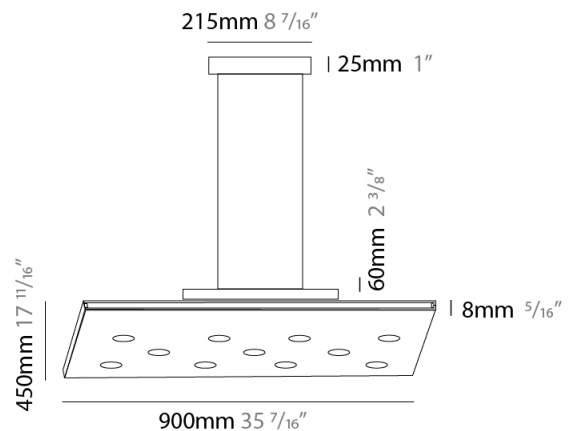

PROJECT	_____
TYPE	_____
SPECIFIER	_____
QUANTITY	_____
DATE	_____

POP 11 LIGHT SUSPENSION

D41037-

base number   Finish
Options

1. To build a product code in our configurator select the specify button on the base model # product page
2. To build a manual product code on this datasheet choose from the options listed below in blue font and add the suffix to the base model #

GENERAL

Series: Pop _____
Subseries: Pop 11 Light _____
Brand: Icone _____
Division: Design _____
Mounting Type: Suspension _____
Mounting Location: Ceiling _____
Subcategory: Pendant _____

PHYSICAL

Shape: Rectangle _____
Length (mm): 900 _____
Length (in): 35 ⁷/₁₆ _____
Width (mm): 450 _____
Width (in): 17 ¹¹/₁₆ _____
Light Distribution: Direct / Indirect _____
Fixture Finish: WHI / WAM / BKA / GBG / SLA _____
Fixture Material: Aluminum _____

ELECTRICAL

Lamp Type: LED _____
Total Output Wattage (W): 67 _____
Dimming: Electronic Low Voltage Dimming _____
Input Voltage (V): 120Vac Direct Line _____

LED

Number of LEDs: Dir 11 + Ind 1 _____
Color Temperature (°K): 3000 _____
Nominal Lumen (lm): Dir 3850 + Ind 1350 _____
CRI: >90 CRI _____
Lamp Life (hrs): 50000 _____

OPTICAL

RATINGS AND CERTIFICATIONS

Certified By: Certified for North American Standards _____
IP rating: IP20 _____